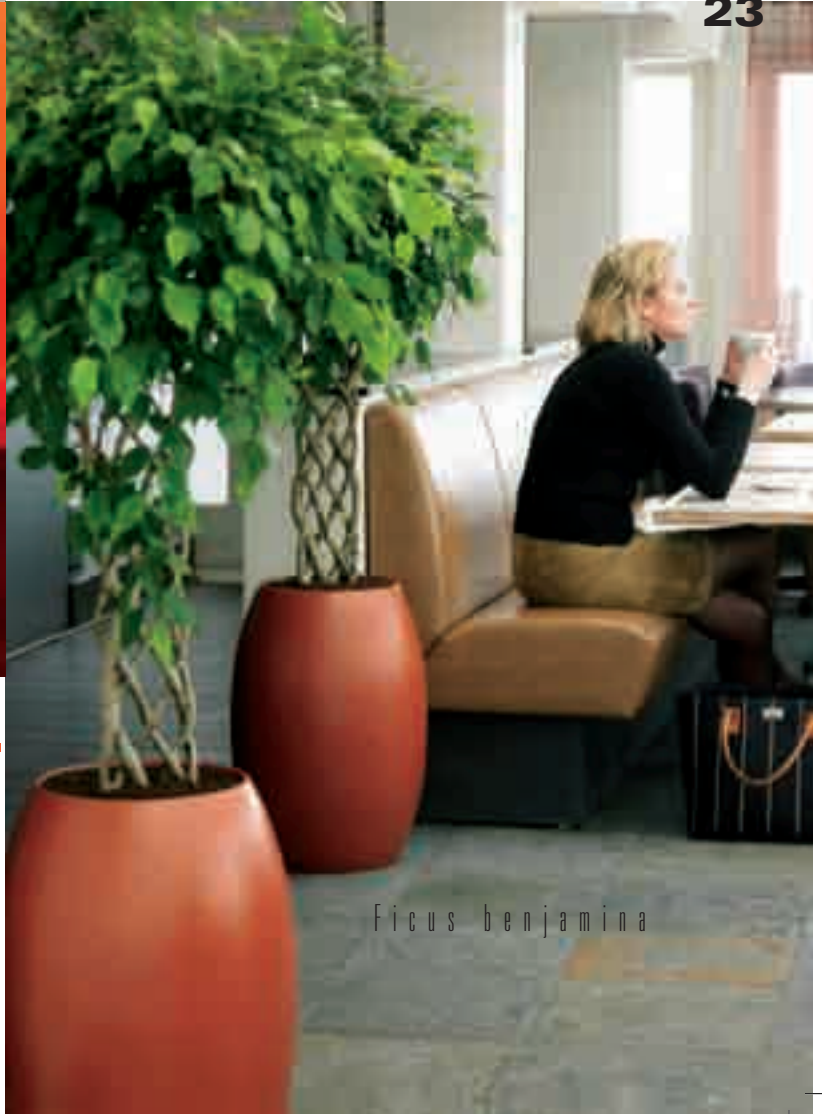

Ficus benjamina

Poly Wave

Dual Top Large